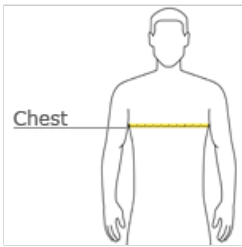

Heavy Blend™ Crewneck Sweatshirt. 18000

- 8-ounce, 50/50 cotton/poly
- Double-needle stitching at waistband and cuffs
- 1x1 rib knit collar, cuffs and waistband with spandex

Due to the nature of 50/50 cotton/poly neon fabrics, special care must be taken throughout the printing process.

front

back

HOW TO MEASURE

CHEST WIDTH

Measure under the arm and around the fullest part of the chest with arms down, keeping tape horizontal.

SIZE CHART

	5XL	S	M	L	XL	2XL	3XL	4XL
Chest	62-64	34-36	38-40	42-44	46-48	50-52	54-56	58-60