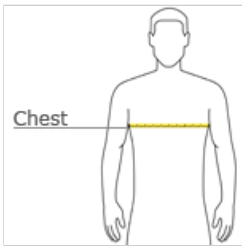

DryBlend® 50 Cotton/50 Poly T-Shirt. 8000

- 5.5-ounce, 50 cotton/50 poly
- DryBlend moisture-wicking properties
- Tearaway label
- Non-topstitched, classic width, rib collar
- Taped neck and shoulders

Please note: This product is transitioning from heat transfer labels to tearaway labels. Your order may contain a combination of both labels.

front

back

HOW TO MEASURE

CHEST WIDTH

Measure under the arm and around the fullest part of the chest with arms down, keeping tape horizontal.

SIZE CHART

	S	M	L	XL	2XL	3XL	4XL	5XL
Chest	34-36	38-40	42-44	46-48	50-52	54-56	58-60	62-64