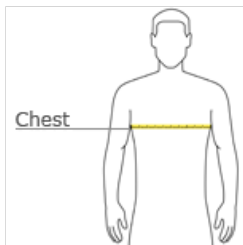

[View PDF](#) [Print](#) [Email](#)

BELLA+CANVAS

BELLA+CANVAS® Unisex Jersey Short Sleeve Tee. BC3001

- Retail fit
- Tear-away label
- Side seamed
- Shoulder taping
- Solid Colors: 4.2-ounce, 100% Airlume combed and ring spun cotton, 32 singles
- Ash: 99/1 Airlume combed and ring spun cotton/poly
- Athletic Heather/Black Heather: 90/10 Airlume combed and ring spun cotton/poly
- Heather CVC/Blend Colors: 52/48 Airlume combed and ring spun cotton/poly
- Prism: 99/1 Airlume combed and ring spun cotton/poly

CARE INSTRUCTIONS

Machine wash warm, inside out, with like colors. Only non-chlorine bleach. Tumble dry low. Medium iron. Do not iron decoration. Do not dry clean.

front

back

HOW TO MEASURE

CHEST WIDTH

Measure under the arm and around the fullest part of the chest with arms down, keeping tape horizontal.