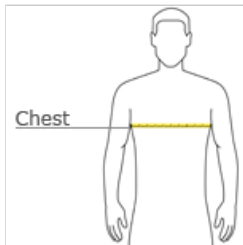

**BELLA+CANVAS**

**BELLA+CANVAS® Unisex Heather CVC Short Sleeve Tee. BC3001CVC**

- Retail fit
- Tear-away label
- Side seamed
- Shoulder taping
- Athletic Heather/Black Heather: 4.2-ounce, 90/10 Airlume combed and ring spun cotton/poly, 32 singles
- Heather CVC/Solid CVC Blend Colors: 52/48 Airlume combed and ring spun cotton/poly
- Prism: 99/1 Airlume combed and ring spun cotton/poly

**CARE INSTRUCTIONS**

Machine wash warm, inside out, with like colors. Only non-chlorine bleach. Tumble dry low. Medium iron. Do not iron decoration. Do not dry clean.

front

back

**HOW TO MEASURE**

**CHEST WIDTH**

Measure under the arm and around the fullest part of the chest with arms down, keeping tape horizontal.

**SIZE CHART**

	XS	S	M	L	XL	2XL	3XL	4XL
Chest	31-34	34-37	38-41	42-45	46-49	50-53	54-57	58-61

**COLOR INFORMATION**