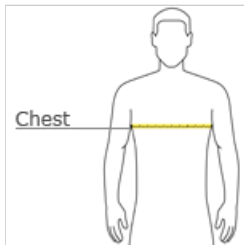

BELLA+CANVAS

BELLA+CANVAS® Unisex Jersey Long Sleeve Tee. BC3501

- Retail fit
- Tear-away label
- Side seamed
- Ribbed cuffs
- 4.2-ounce, 100% Airlume combed and ring spun cotton, 32 singles

CARE INSTRUCTIONS

Machine wash warm, inside out, with like colors. Only non-chlorine bleach. Tumble dry low. Medium iron. Do not iron decoration. Do not dry clean.

front

back

HOW TO MEASURE

CHEST WIDTH

Measure under the arm and around the fullest part of the chest with arms down, keeping tape horizontal.

SIZE CHART

	XS	S	M	L	XL	2XL
Chest	31-34	34-37	38-41	42-45	46-49	50-53

COLOR INFORMATION

Black
PMS Black C

Military Green
PMS 2410 UP

Natural
PMS 7500C

Navy
PMS 533C

Red
PMS 200C