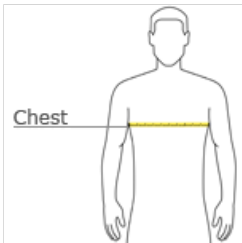

[View PDF Print Email](#)

BELLA+CANVAS

BELLA+CANVAS® Unisex Sponge Fleece Pullover Hoodie. BC3719

- Retail fit
- Tear-away label
- White drawcords
- Side seamed
- Kangaroo pockets
- Rib knit cuffs and hem
- Solid Colors and Heather Colors: 8-ounce, 52/48 Airlume combed and ring spun cotton/poly fleece, 32 singles
- Athletic Heather: 8-ounce, 90/10 Airlume combed and ring spun cotton/poly fleece, 32 singles
- Heather Navy: 8-ounce, 60/40 Airlume combed and ring spun cotton/poly fleece, 32 singles
- DTG Colors: 8-ounce, 70/30 Airlume combed and ring spun cotton/poly fleece with 100% cotton face for printability

front

back

CARE INSTRUCTIONS

Machine wash warm, inside out, with like colors. Only non-chlorine bleach. Tumble dry low. Medium iron. Do not iron decoration. Do not dry clean.

HOW TO MEASURE

CHEST WIDTH

Measure under the arm and around the fullest part of the chest with arms down, keeping tape horizontal.

SIZE CHART

	XS	S	M	L	XL	2XL
Chest	31-34	34-37	38-41	42-45	46-49	50-53

COLOR INFORMATION

 Ash	 Athletic Heather PMS COOL GREY 5UP	 Black PMS Black C	 Black Heather	 DTG Black PMS BLACK 3C	 DTG Dark Grey PMS COOL GREY 11CP	 DTG White PMS WHITE C	 Dark Grey PMS 432 CP	 Dark Grey Heather PMS 7540CP	 Deep Heather PMS 2333CP	 Heather Deep Teal PMS 7699C
 Heather Forest PMS 567U	 Heather Navy PMS 296UP	 Heather True Royal PMS 2388U	 Maroon PMS 7643C	 Navy PMS 533C	 Peach PMS 2016UP	 Red PMS 200C	 True Royal PMS 7684CP			