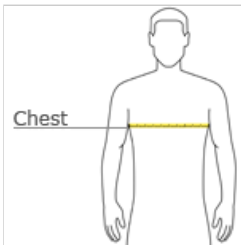

BELLA+CANVAS

BELLA+CANVAS® Unisex Sponge Fleece Full-Zip Hoodie. BC3739

- Retail fit
- Tear-away label
- White drawcords
- Side seamed
- Full-zip with white taping
- Rib knit cuffs and hem
- Solid Colors and Heather Colors: 8-ounce, 52/48 Airlume combed and ring spun cotton/poly fleece, 32 singles
- Athletic Heather: 8-ounce, 90/10 Airlume combed and ring spun cotton/poly fleece, 32 singles
- Heather Navy: 8-ounce, 60/40 Airlume combed and ring spun cotton/poly fleece, 32 singles
- DTG Colors: 8-ounce, 70/30 Airlume combed and ring spun cotton/poly fleece, 32 singles
- Black available up to 3XL

front

back

CARE INSTRUCTIONS

Machine wash warm, inside out, with like colors. Only non-chlorine bleach. Tumble dry low. Medium iron. Do not iron decoration. Do not dry clean.

HOW TO MEASURE

CHEST WIDTH

Measure under the arm and around the fullest part of the chest with arms down, keeping tape horizontal.

SIZE CHART

	XS	S	M	L	XL	2XL	3XL
Chest	31-34	34-37	38-41	42-45	46-49	50-53	54-57

COLOR INFORMATION

 Ash	 Asphalt PMS BLACK 7U	 Athletic Heather PMS COOL GREY 5UP	 Black PMS Black C	 Black Heather	 DTG Black	 DTG Dark Grey	 Dark Grey PMS 432 CP	 Dark Grey Heather PMS 7540CP	 Deep Heather PMS 2333CP	 Heather Forest PMS 567U
 Heather Navy PMS 296UP	 Heather True Royal PMS 2388U	 Mauve PMS 2341CP	 Military Green PMS 2410UP	 Navy PMS 533C	 True Royal PMS 7684CP					