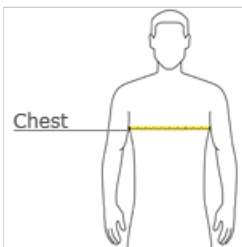

**BELLA+CANVAS**

**BELLA+CANVAS® Unisex Sponge Fleece Drop Shoulder Sweatshirt. BC3945**

- Retail fit
- Tear-away label
- Dropped shoulders
- Side seamed
- Rib knit cuffs and hem
- 8-ounce, 52/48 Airlume combed and ring spun cotton/poly fleece, 32 singles

**CARE INSTRUCTIONS**

Machine wash warm, inside out, with like colors. Only non-chlorine bleach. Tumble dry low. Medium iron. Do not iron decoration. Do not dry clean.

front

back

**HOW TO MEASURE**

**CHEST WIDTH**

Measure under the arm and around the fullest part of the chest with arms down, keeping tape horizontal.

**SIZE CHART**

|       | XS    | S     | M     | L     | XL    | 2XL   |
|-------|-------|-------|-------|-------|-------|-------|
| Chest | 31-34 | 34-37 | 38-41 | 42-45 | 46-49 | 50-53 |