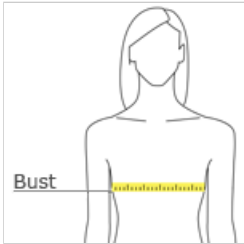

- 3.8-ounce, 100% polyester interlock with PosiCharge technology
- Self-fabric V-neck
- Removable tag for comfort and relabeling

Given the extreme heat required for sublimation, please consult with your decorator. It is highly recommended to sample test product by color before production.

CARE INSTRUCTIONS

Machine wash cold with like colors. Do not bleach. Do not use fabric softener. Tumble dry low. Remove promptly. Cool iron if needed. Do not dry clean.

front

back

HOW TO MEASURE

BUST

Measure under the arm and around the fullest part of the bust with arms down, keeping tape horizontal.

SIZE CHART

	XS	S	M	L	XL	XXL	3XL	4XL
Size	2	4/6	8/10	12/14	16/18	20/22	24/26	28/30
Bust	32-34	35-36	37-38	39-41	42-44	45-47	48-51	52-55

COLOR INFORMATION

Black
PMS NTR BLACK C

Silver
PMS 429C

True Red
PMS 200C