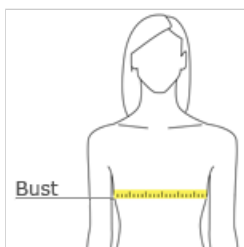

## Sport-Tek® Ladies Endeavor Tank. LST466

With a subtle heather texture and mesh panels at targeted heat zones, this tank has moisture-wicking technology and breathability for optimum performance.

- 4-ounce, 100% polyester
- Dyed-to-match neck band
- Mesh panels at shoulders and underarms
- Tag-free label
- Mesh back panel
- Side vents
- Drop tail hem

### HOW TO MEASURE

**BUST**  
Measure under the arm and around the fullest part of the bust with arms down, keeping tape horizontal.