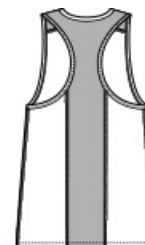

Sport-Tek® Ladies Endeavor Tank. LST466

With a subtle heather texture and mesh panels at targeted heat zones, this tank has moisture-wicking technology and breathability for optimum performance.

- 4-ounce, 100% polyester
- Dyed-to-match neck band
- Mesh panels at shoulders and underarms
- Tag-free label
- Mesh back panel
- Side vents
- Drop tail hem

CARE INSTRUCTIONS

Machine wash cold with like colors. Do not use fabric softener. Do not bleach. Tumble dry low. Remove promptly. Cool iron if needed. Do not dry clean.

back

HOW TO MEASURE

BUST
Measure under the arm and around the fullest part of the bust with arms down, keeping tape horizontal.

SIZE CHART

	XS	S	M	L	XL	XXL	3XL	4XL
Size	2	4/6	8/10	12/14	16/18	20/22	24/26	28/30
Bust	32-34	35-36	37-38	39-41	42-44	45-47	48-51	52-55

COLOR INFORMATION

Black Heather/
Black
PMS NTR BLACK C

Dark Royal Heather/
Black
PMS 2767C

Light Grey Heather/
Light Grey
PMS NO MATCH/
COOL GREY 8C