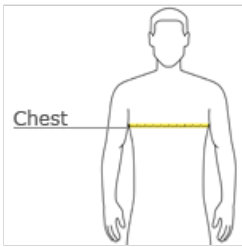

back

**HOW TO MEASURE**

**CHEST WIDTH**

Measure under the arm and around the fullest part of the chest with arms down, keeping tape horizontal.

**SIZE CHART**

|       | XS    | S     | M     | L     | XL    | 2XL   | 3XL   | 4XL   |
|-------|-------|-------|-------|-------|-------|-------|-------|-------|
| Chest | 32-34 | 35-37 | 38-40 | 41-43 | 44-46 | 47-49 | 50-53 | 54-57 |